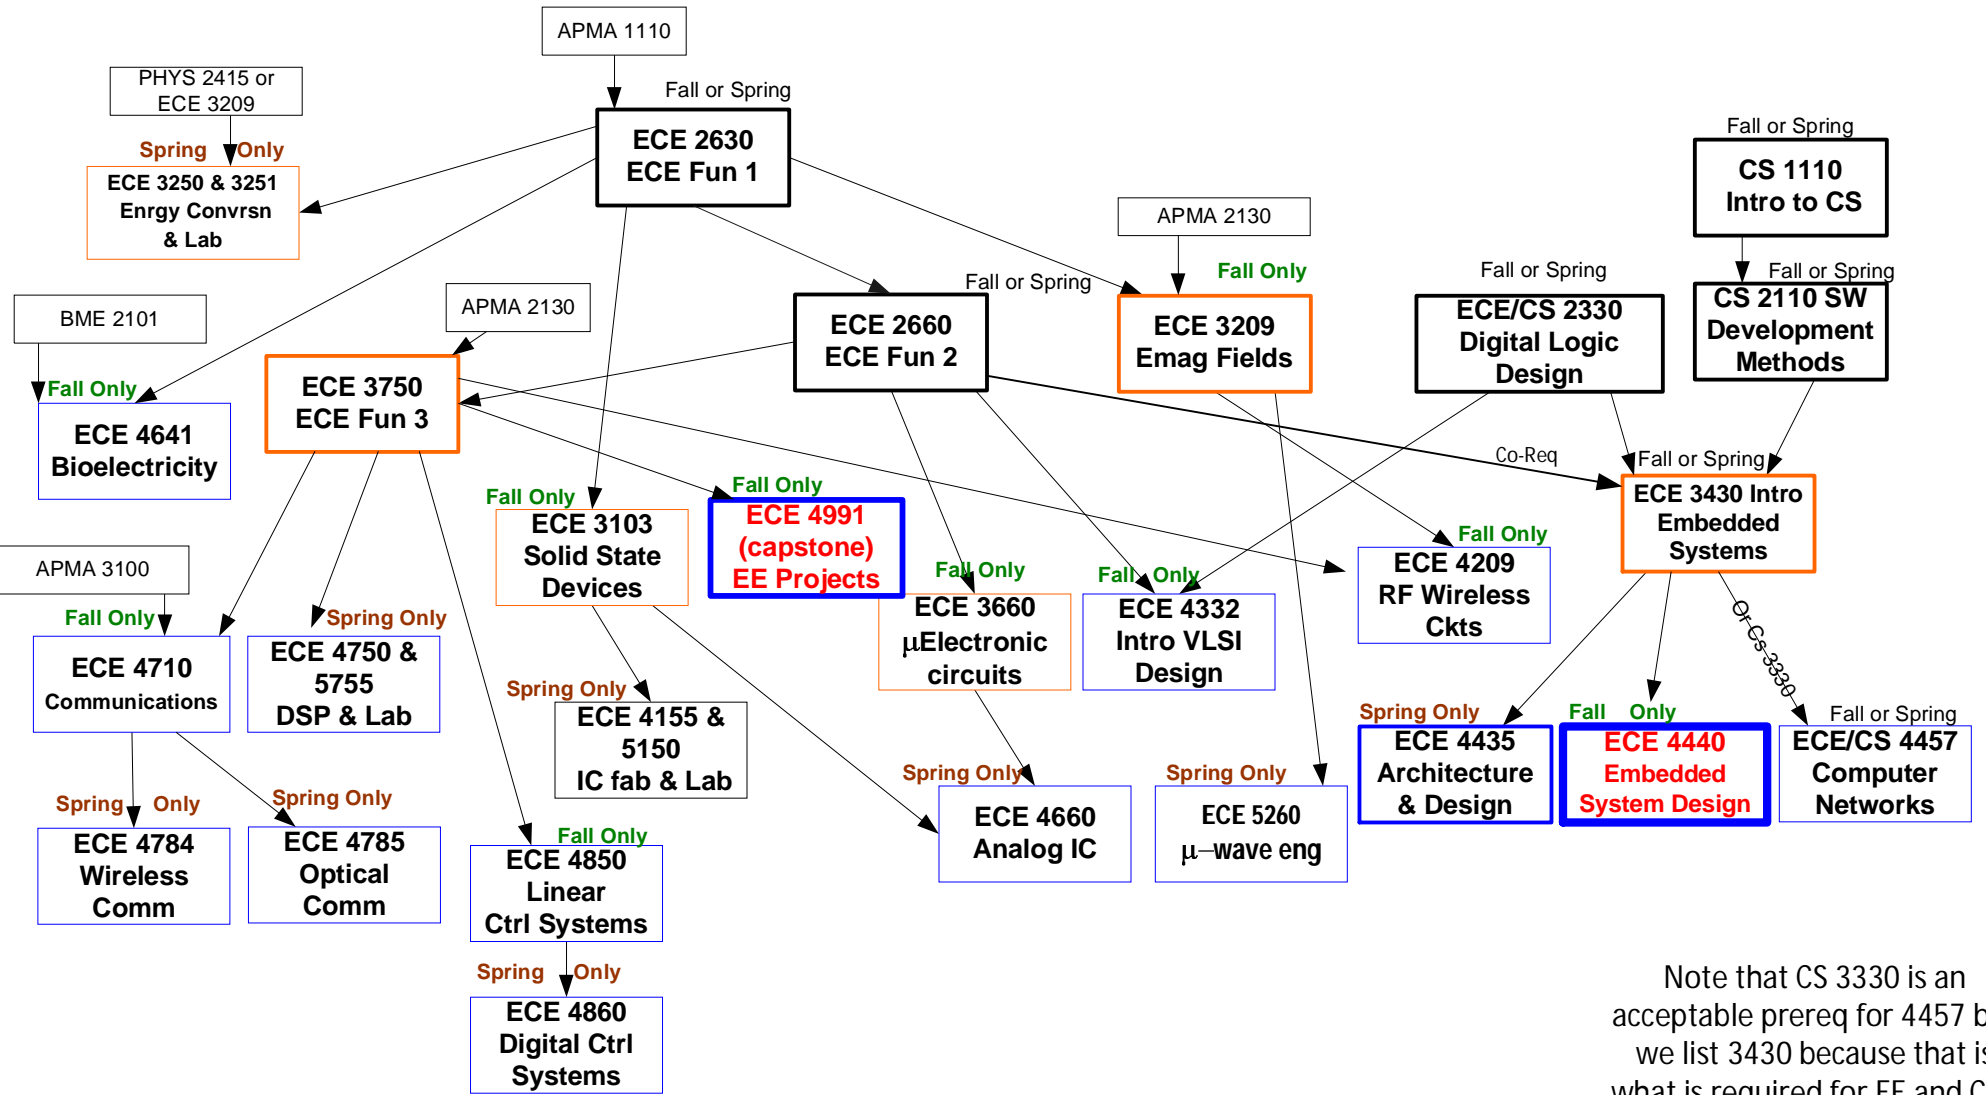

EE major requirements and ECE Course Prerequisites

Note that CS 3330 is an acceptable prereq for 4457 but we list 3430 because that is what is required for EE and CpE students. CpE and EE students do NOT take CS 3330.