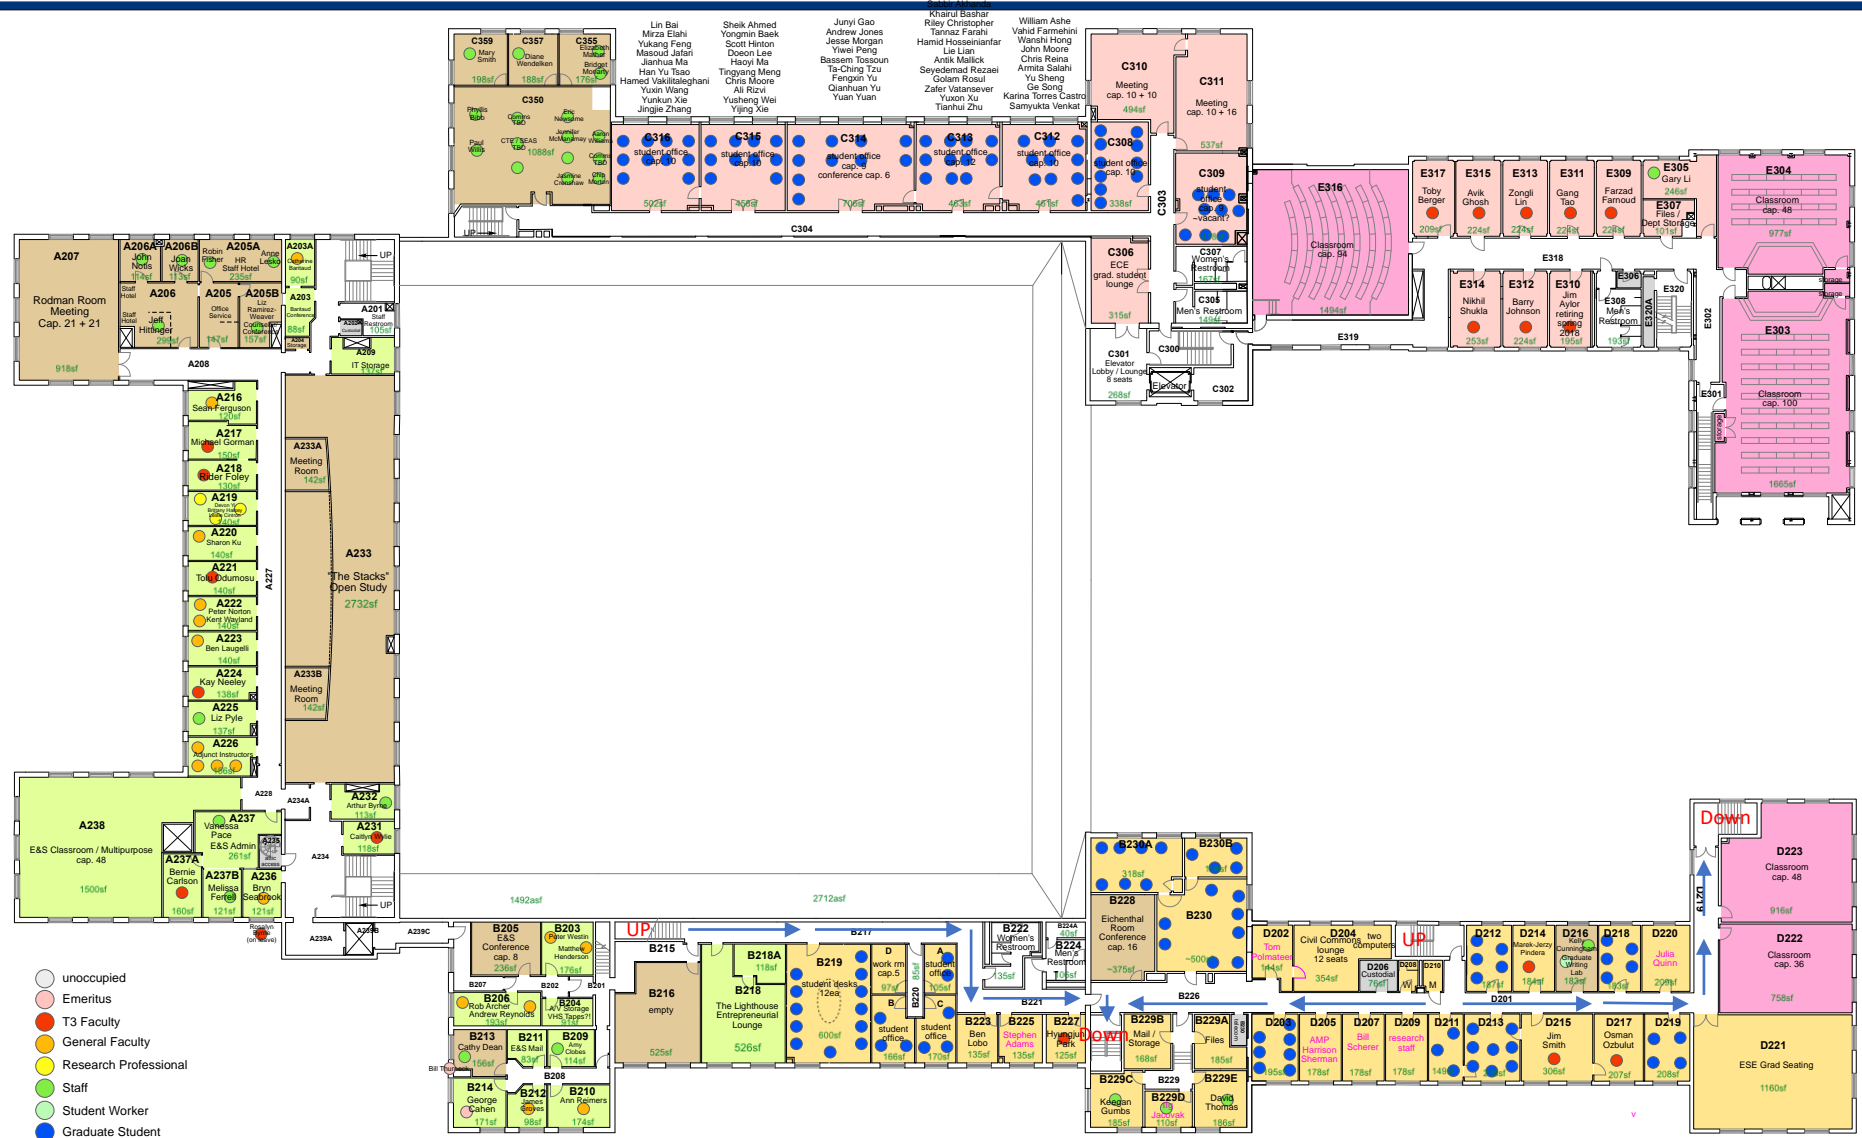

Thornton Hall Foot Traffic Plan

ESE

2020

t

- unoccupied
- Emeritus
- T3 Faculty
- General Faculty
- Research Professional
- Staff
- Student Worker
- Graduate Student

Thornton Hall Basement Floor Plan

0204

- unoccupied
- Emeritus
- T3 Faculty
- General Faculty
- Research Professional
- Staff
- Student Worker
- Graduate Student

ECE	Dean's Office	Provost's Office
ESE		Facilities
E&S		Public

Thornton Hall Upper Floor Plan

0204

Nov 2018