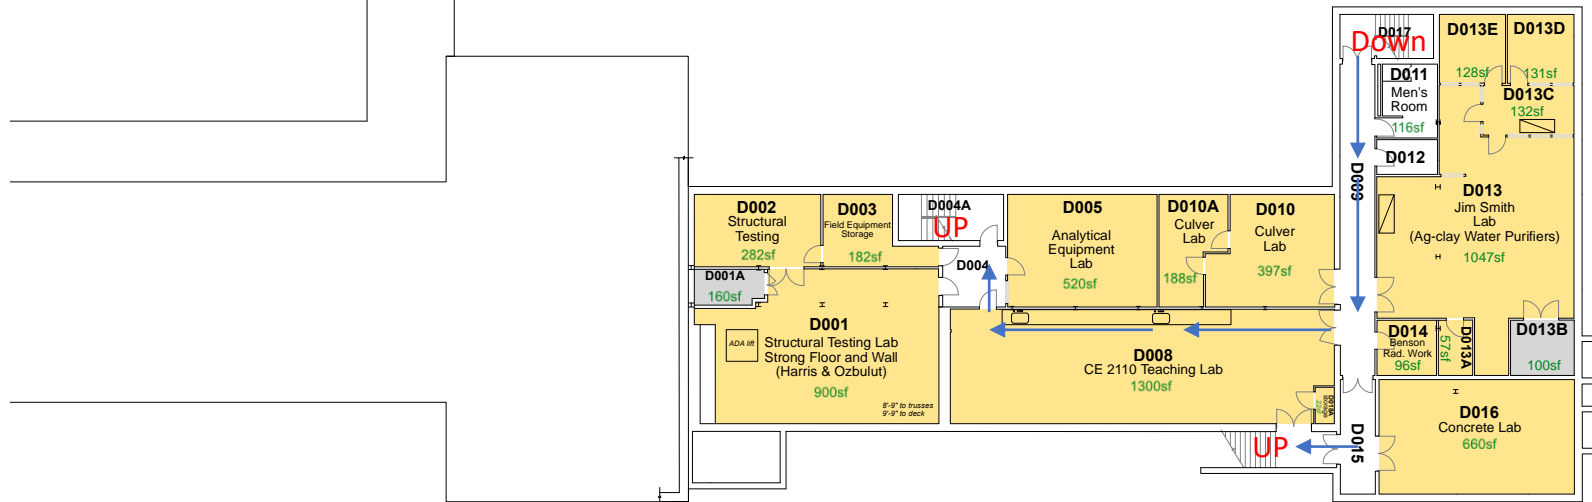

Thornton Hall Foot Traffic Plan

ESE

2020

t

- unoccupied
- Emeritus
- T3 Faculty
- General Faculty
- Research Professional
- Staff
- Student Worker
- Graduate Student

Thornton Hall Basement Floor Plan

0204

- unoccupied
- Emeritus
- T3 Faculty
- General Faculty
- Research Professional
- Staff
- Student Worker
- Graduate Student

ECE	Dean's Office	Provost's Office
ESE		Facilities
E&S		Public

Thornton Hall Upper Floor Plan

0204

Nov 2018