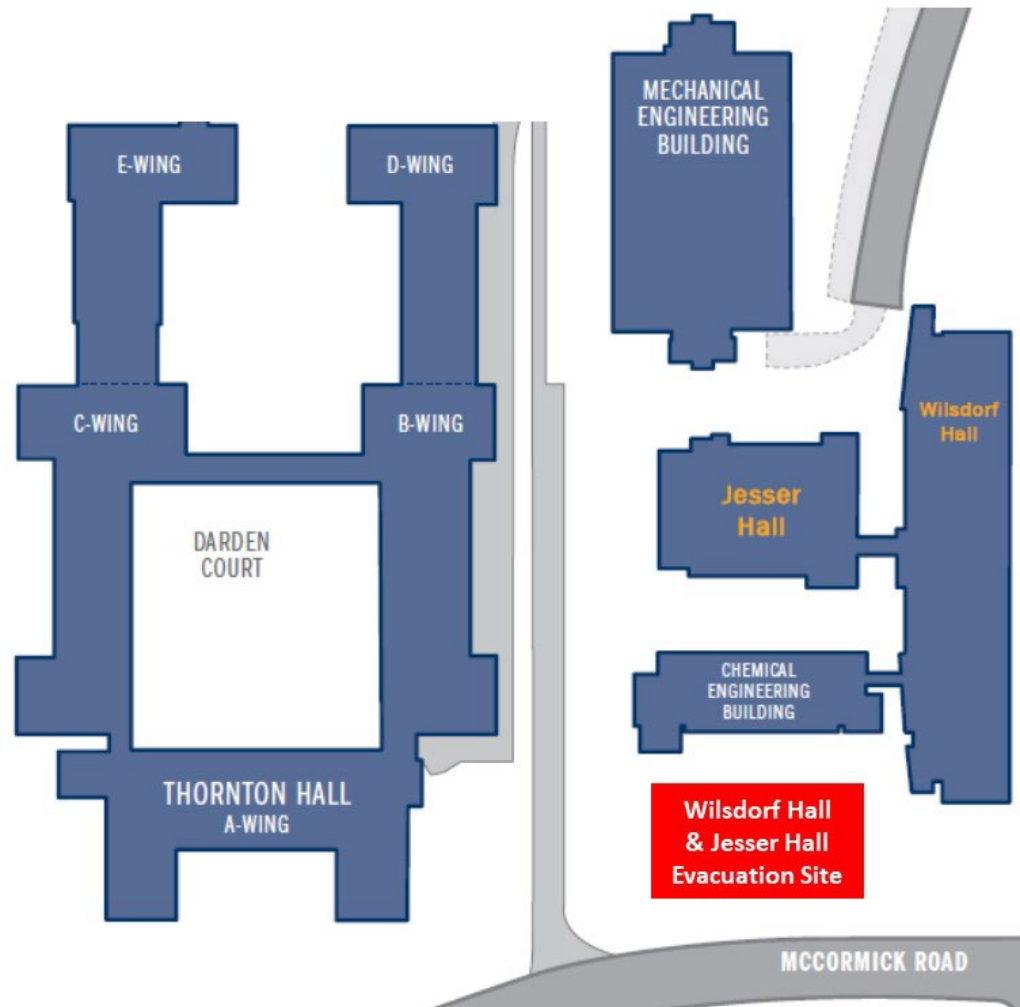

Department of Materials Science and Engineering Evacuation Site for Wilsdorf Hall and Jesser Hall

UVA Building Evacuation Sites
<https://veoci.com/v/p/dashboard/pcvr4qnr7q>