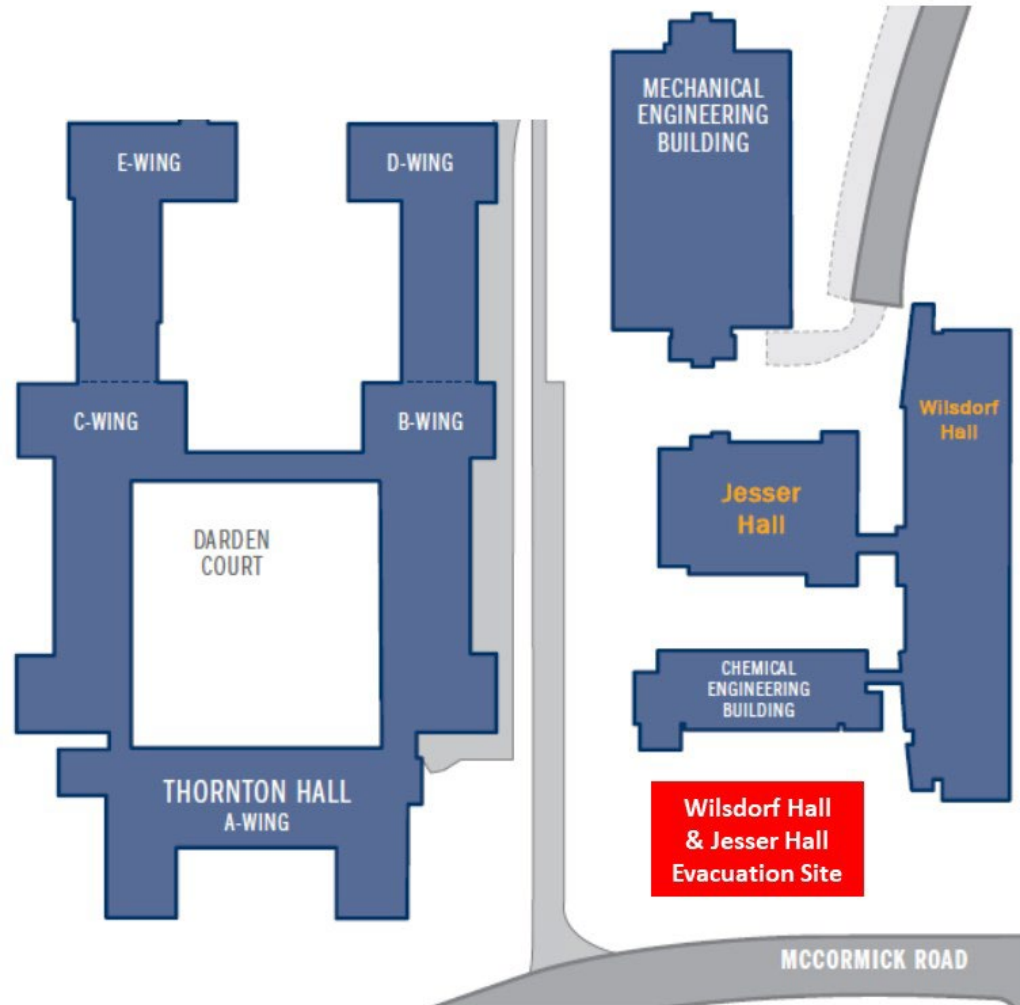

Department of Materials Science and Engineering Evacuation Site for Wilsdorf Hall and Jesser Hall

UVA Building Evacuation Sites
<https://veoci.com/v/p/dashboard/pcvr4qnr7q>